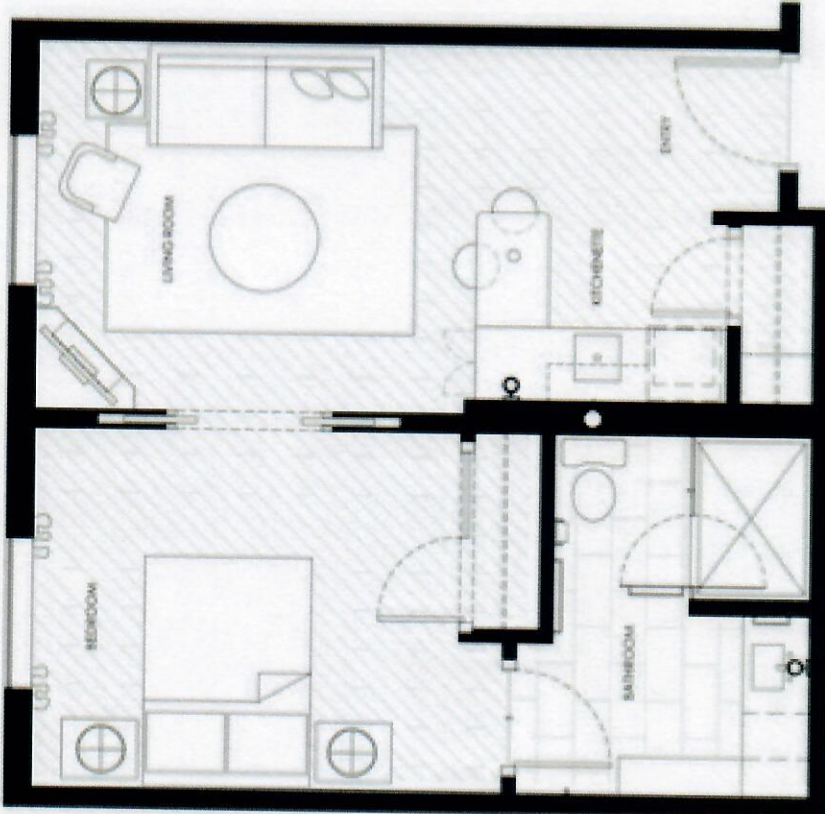

EHATARE 1-BEDROOM SUITES

CABINERY LAMINATE

QUARTZ COUNTERTOP

2X8 SUBWAY TILE (MIX OF GLOSS & MATTE)

KITCHENETTE SCONCE

KITCHENETTE HARDWARE

KITCHENETTE SINK

KITCHENETTE FAUCET

BATHROOM FLOOR TILE

LEVER DOOR HANDLES

BATHROOM FAUCET

BATHROOM SINK

INTERIOR DOORS

1-BEDROOM SUITE BATHROOM FINISH & FIXTURE SELECTIONS

1-BEDROOM SUITE DESIGN FEATURES

- VINYL PLANK FLOORING THROUGHOUT MAIN LIVING SPACES
- LED POTLIGHTS THROUGHOUT & DECORATIVE LIGHT FIXTURES IN ENTRY, KITCHENETTE, BEDROOM & BATHROOM
- RESIDENTIAL-STYLE BASEBOARDS, DOOR CASINGS & CROWN MOULDING
- THREE-PANEL DOORS WITH WHITE PRIVACY GLASS ON SLIDING LIVING ROOM/BEDROOM DOORS
- CUSTOM KITCHENETTE CABINERY WITH QUARTZ COUNTERTOPS, SINK & FAUCET, DINING COUNTER, ELEVATED SPACE FOR COMPACT FRIDGE & MICROWAVE
- ELECTRIC FIREPLACE IN LIVING ROOM
- SHEER ROLLER BLINDS & CUSTOM DRAPERY PANELS ON DECORATIVE RODS
- PAINTED ACCENT WALL IN BEDROOM
- CUSTOM BATHROOM CABINERY WITH QUARTZ COUNTERTOP
- HEATED PORCELAIN BATHROOM FLOORING WITH PORCELAIN WALL TILES
- SHOWER WITH GLASS ENCLOSURE, PORCELAIN TILE WITH NATURAL STONE ACCENT BORDER

MORTSON
INTERIOR DESIGN

1-BEDROOM SUITE

MORTSON
INTERIOR DESIGN

1-BEDROOM SUITE BATHROOM